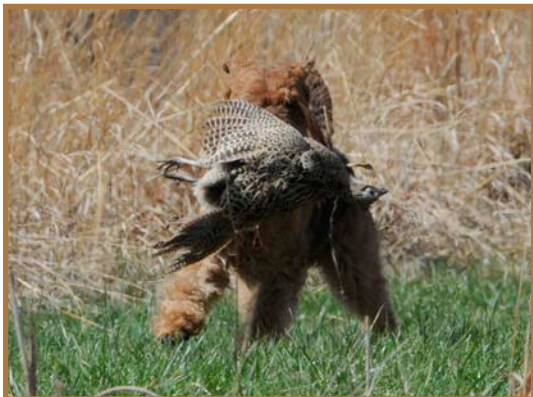

We're here to show you these dogs can hunt.

Why hunt with an Airedale?

- ✓
 - He lives to hunt anything from grouse to goose, pheasant to ducks, vermin to big game.
 - She can be trained with methods used for all traditional hunting breeds.
 - He's a rugged outdoor companion for all terrain and weather conditions.
 - She will guard your home and family.
 - He will play with and protect your children.
 - She will make you laugh. Everyday.
 - He's up for any adventure.
 - She will challenge you to be a better trainer and better hunter.
 - He will be your loyal lifelong friend and hunting companion.

The Airedale is not your average hunting dog.

VERSATILITY IS THEIR VIRTUE.

The Airedale Terrier A Versatile 3-in-1 Gundog

Fur ♦ Upland Game ♦ Waterfowl

We're here to tell you these dogs can hunt.

www.huntingworkingairedales.com

The Airedale Heritage

The Airedale was developed as a hunting dog for sport and utility by practical farmers of Yorkshire, England. They crossed local hunting terriers to larger non-terriers, including Otterhounds, to get a keen dog to hunt vermin, water rats, and rabbits. The increased size, speed and scenting ability of early Airedales gave them added versatility to retrieve waterfowl and flush game birds.

Coming to America in the early 1900's, the Airedale grew his reputation by hunting big and dangerous game. Quickly the Airedale's legendary courage and ability drafted him into service as a police and army dog.