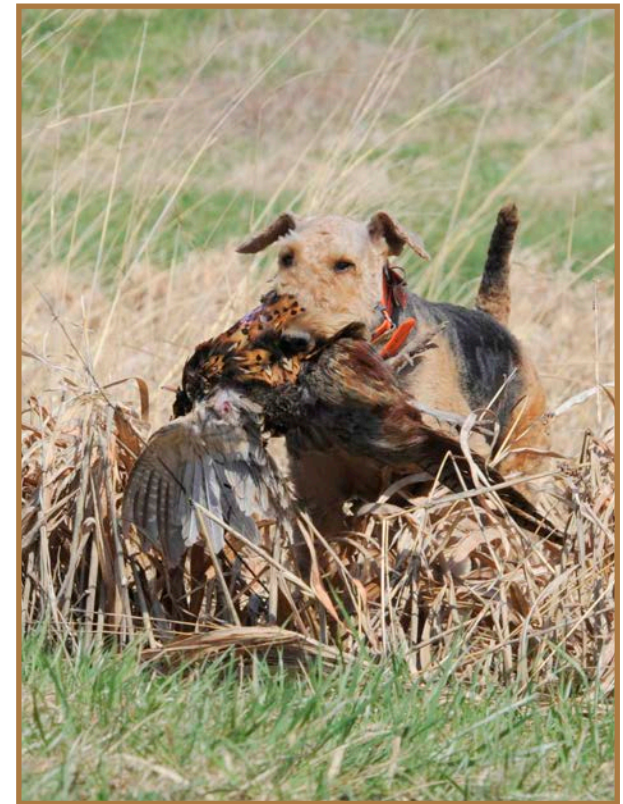

We're here to show you these dogs can hunt.

Why hunt with an Airedale?

- ✓
 - He lives to hunt anything from grouse to goose, pheasant to ducks, vermin to big game.
 - She can be trained with methods used for all traditional hunting breeds.
 - He's a rugged outdoor companion for all terrain and weather conditions.
 - She will guard your home and family.
 - He will play with and protect your children.
 - She will make you laugh. Everyday.
 - He's up for any adventure.
 - She will challenge you to be a better trainer and better hunter.
 - He will be your loyal lifelong friend and hunting companion.

The Airedale is not your average hunting dog.

VERSATILITY IS THEIR VIRTUE.

The Airedale Terrier A Versatile 3-in-1 Gundog

Fur ♦ Upland Game ♦ Waterfowl

We're here to tell you these dogs can hunt.

www.huntingworkingairedales.com

The Airedale Heritage

The Airedale was developed as a hunting dog for sport and utility by practical farmers of Yorkshire, England. They crossed local hunting terriers to larger non-terriers, including Otterhounds, to get a keen dog to hunt vermin, water rats, and rabbits. The increased size, speed and scenting ability of early Airedales gave them added versatility to retrieve waterfowl and flush game birds.

Coming to America in the early 1900's, the Airedale grew his reputation by hunting big and dangerous game. Quickly the Airedale's legendary courage and ability drafted him into service as a police and army dog.